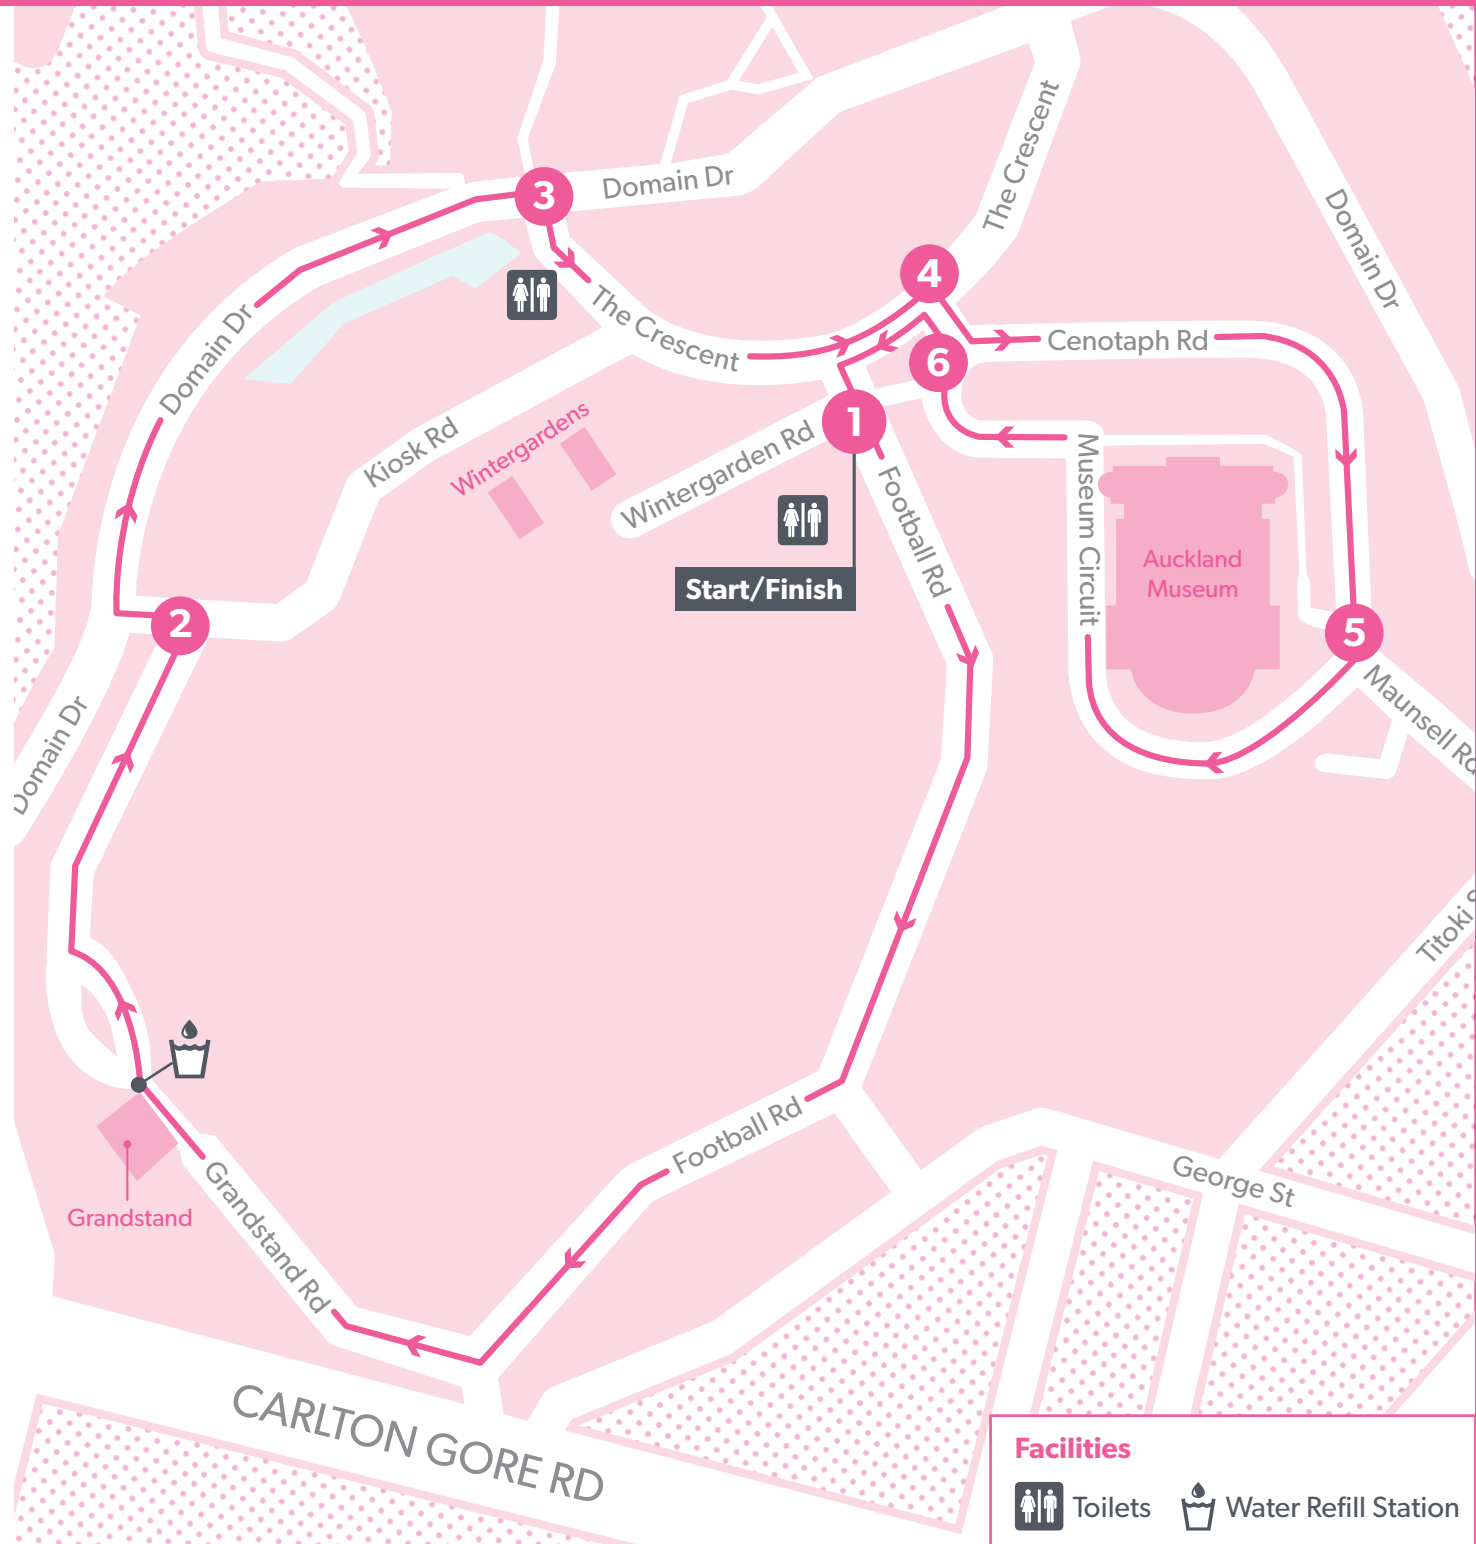

## 5km Route | Auckland

- 1** Start at the corner of Wintergarden Road and Football Road. Head clockwise around the domain on the pavement (you will pass the main grandstand).
- 2** Once you reach Kiosk Road, turn left then immediately right into Domain Drive.
- 3** Turn right onto The Crescent.
- 4** Stay on The Crescent until Cenotaph Road, where you will turn right.
- 5** Follow the road around to the right, onto Museum Circuit.
- 6** Turn left onto The Crescent and left again into Football Road.

**Complete steps 1 to 6 again, this time crossing the finish line!**

### Facilities